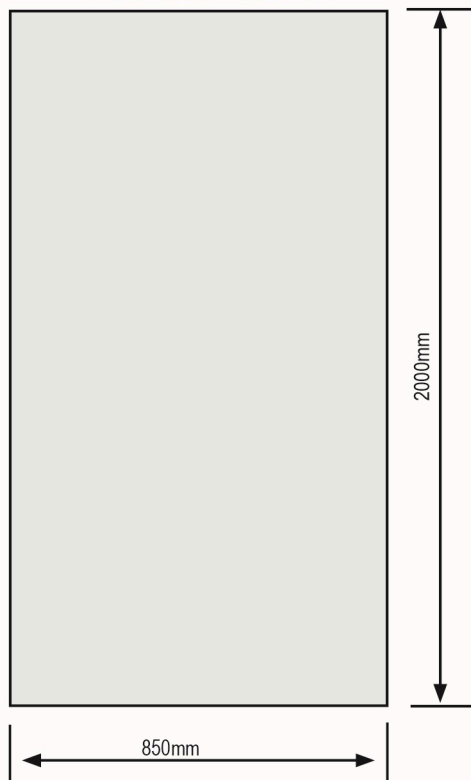

Korekt Slimline Rollaway 850

The *KOREKT SLIMLINE ROLLAWAY 850* banner stands are ideal for use at exhibitions, events and conferences where a professional, yet compact display is required.

These sleek looking entry level Banner Stands are also perfect for point of sale advertising purposes being cost-effective enough for bulk purchases and distribution

Features

- » Single sided retractable banner stand
- » Light weight
- » Easy to assemble
- » 1 Year Warranty
- » Well padded carry bag
- » Optional LED light available
- » 850 wide

Contents

- » Base, support pole to top rail and carry bag

VISUAL IMAGE SIZE

Double Sided Adapter

Optional LED Light

Angle Linker

Double Sided Adaptor

Plastic Feet

Part Number	Base Dimensions	Weight	Warranty	Per Carton	Description
BAN850SLIMSF	870(l) x 75(h) x 75(w)mm	1.8kg	1 Year	10	Korekt Slimline Rollaway S/F
BAN850SLIMDF	870(l) x 75(h) x 75(w)mm	2.3kg	1 Year	10	Korekt Slimline Rollaway D/F
BANSLIMDSA	N/A	N/A	1 Year	1	Korekt Slimline Rollaway Double Sided Linker
BANSLIMAL	N/A	N/A	1 Year	1	Korekt Slimline Rollaway Angle Linker